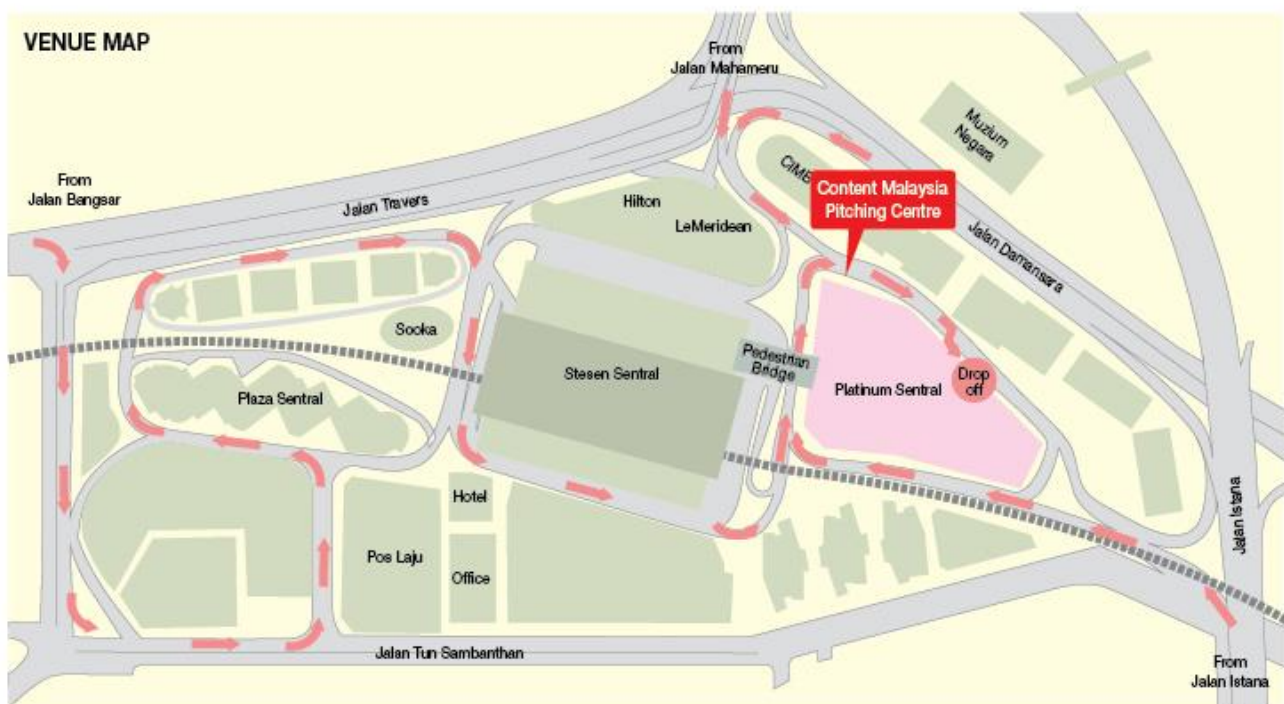

Awards & honours:

- 65th Mainichi Film Award of Excellence in Japanese Film
- 65th Mainichi Film Award for Best Newcomer – Eri Tokunaga
- 20th Japanese Film Critics Award for Best Japanese Film