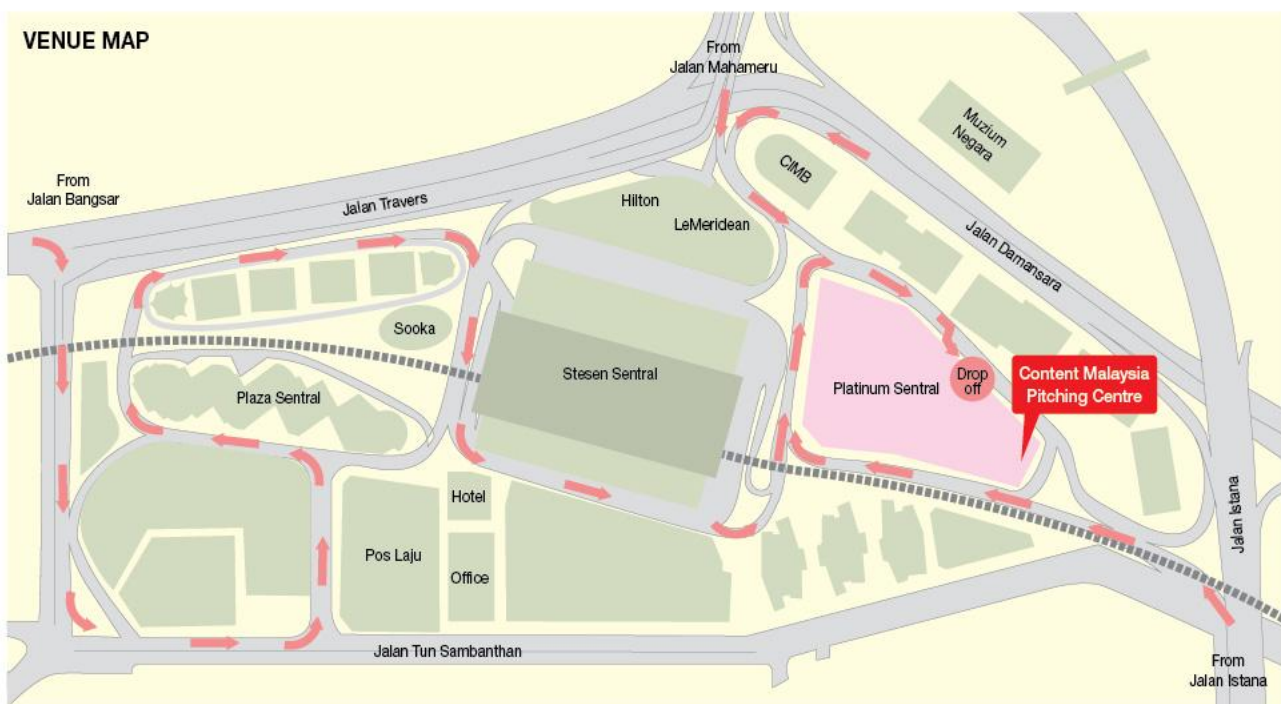

Cast

KOBAYASHI Kaoru as Master

TABE Mikako as Michiru Kuriyama

TSUTSUI Michitaka as Kenzo Oishi

ODAGIRI Joe as Kogure